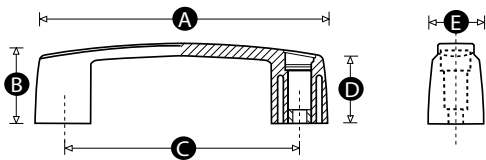

**Fixing type**

Plain bores for fixing with bolts from above.

**Material**

Reinforced nylon (15% glass filled PA6)

**Standard handle colour**

Black

**Finish**

Matt

**Cap colours**

Black caps as standard. Also available with caps in red, grey, white, blue, green, yellow or orange on request. (MOQs apply).

**Thread**

Moulded bore

| Part No. | A   | B  | C   | D    | E  | Bore size (mm) |
|----------|-----|----|-----|------|----|----------------|
| 7758Z    | 120 | 35 | 93  | 29   | 26 | 6.5            |
| 7733P    | 145 | 40 | 117 | 34   | 29 | 8.5            |
| 7765T    | 163 | 45 | 132 | 38   | 31 | 8.5            |
| 7797X    | 213 | 50 | 179 | 42.5 | 35 | 8.5            |