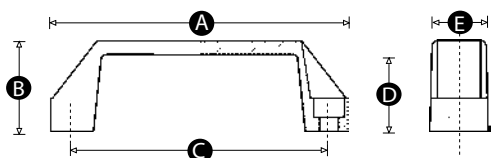

Fixing type

Plain bores for fixing with bolts from above.

Material

Reinforced nylon (15% glass filled PA6)

Standard handle colour

Black

Finish

Matt

Thread

Moulded bore

Part No.	A	B	C	D	E	Bore size (mm)
4255Q	134	41	117	35	26	8.5