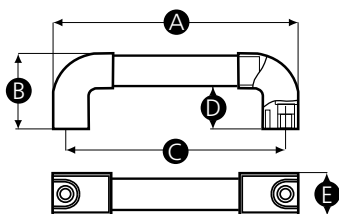

**Fixing type**

Plain bores for fixing with bolts from above.

**Material**

Reinforced nylon (15% glass filled PA6)

**Standard handle colour**

Black ends and silver metal tube.

**Finish**

Matt

**Thread**

Moulded bore

Part No.	A	B	C	D	E	Bore size (mm)
14281S	232	78	210	44	41	10
14282Z	274	78	250	44	41	10